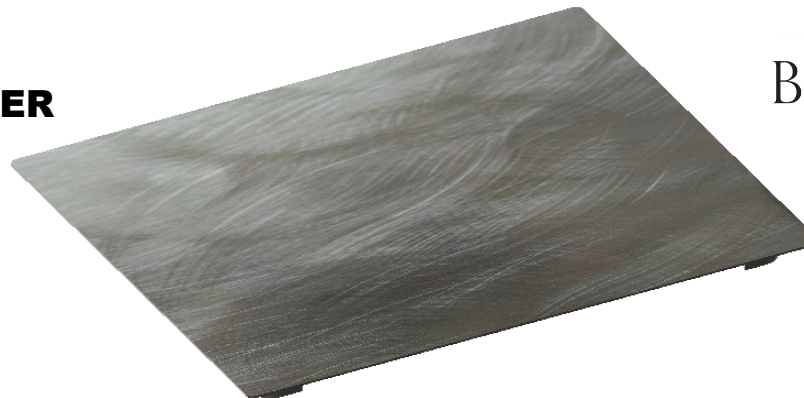

CW692

**DOUBLE SIZE HOT WELL COVER**  
**STAINLESS STEEL**

21.625" X 27" X 1.125"  
 12 GAUGE 316 Stainless Steel

Available in Brushed (BRS), Random Swirl (RSS)  
 or Circle Swirl (CSS) Finishes

PROFESSIONAL  
**BAKEWARE**  
 BY 